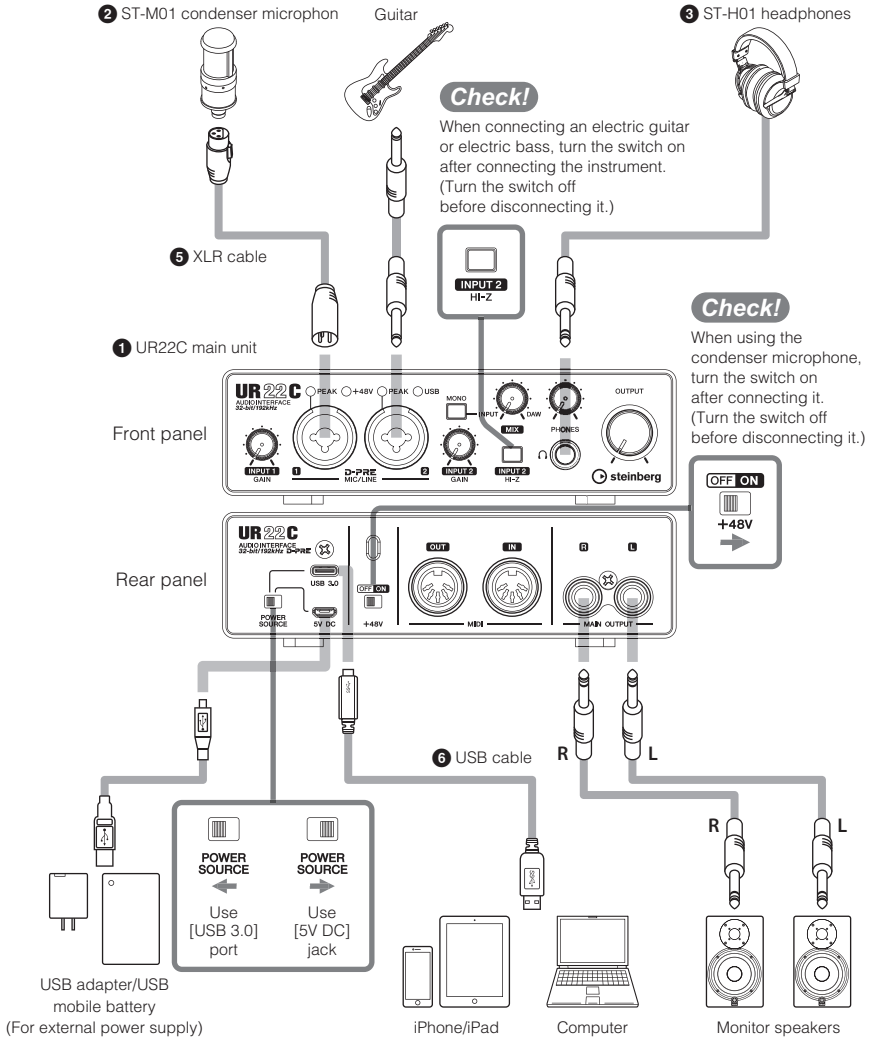

11 ESSENTIAL
PRODUCT LICENCE
INFORMATION

Preparation before using with a computer

The following two setup procedures are required before you can use the device with a computer.

- **Downloading TOOLS for UR-C from Steinberg Website below, and installing it to your computer.**

<http://www.steinberg.net/hardwaredownloads>

- **Downloading Cubase AI to your computer.**

NOTE

- For details, refer to the UR22C Startup Guide.
- If necessary, download WaveLab LE to your computer.

UR22C Operation Manual

Available from Steinberg Website. <http://www.steinberg.net/hardwaredownloads>
Read through this manual to understand how to use the features of the product.

Cubase AI/ WaveLab LE Operation Manual

Available from software menu or Steinberg Website.
Refer this manual to understand how to use the features of the software.

Connection example

The connection example shows use of the package contents, indicated by the numbers corresponding to "Package Contents" above.

NOTE

Apple accessories may be required when connecting the UR22C with iOS devices. For details, refer to the UR22C Startup Guide.