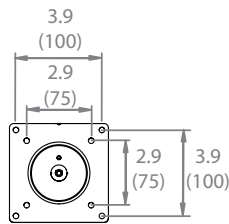

PRODUCT SPECIFICATIONS*

Fits most: 19-37" TVs/displays
Supports up to: 7-25 lbs (3,24-11,41 kg)
Mounting profile: 4.4" (11,2 cm)
Maximum extension: 21,5" (54,6 cm)
Lift: 20" (50,8 cm)
Tilt: +5° to -75°
Rotation: 360° with 0° lockout
VESA compliance: 75x75 to 200x200
Mounting: Single-stud or solid wall
Warranty: 5 years
Color: Polished aluminum

*Subject to change

PLAY25

inches (mm)

	UPC	Dimensions WxDxH inches (mm)	Wt lbs (kg)	Qty
Box	698833034059	23 x 10.8 x 6.3 (585x274x159)	12.6 (5,7)	--
MC	10698833034056	23.4 x 13.1 x 11.3 (595x333x288)	23.6 (10,7)	2