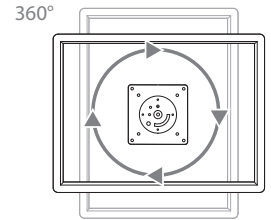

PRODUCT SPECIFICATIONS*

Fits most: 19-37" TVs/displays
Supports up to: 7-25 lbs (3,24-11,41 kg)
Mounting profile: 4.4" (11,2 cm)
Maximum extension: 21,5" (54,6 cm)
Lift: 20" (50,8 cm)
Tilt: +5° to -75°
Rotation: 360° with 0° lockout
VESA compliance: 75x75 to 200x200
Mounting: Single-stud or solid wall
Warranty: 5 years
Color: Polished aluminum

PRODUCT BENEFITS*

- Smooth omni-directional TV movement
- Arm requires only a light-touch to move
- Comfortably position the TV for every activity
- Enhance the picture and 3D viewing with the right screen angle
- Lower for viewing near the floor and lift for standing activities
- Improves ergonomic viewing, relieving eye, neck and back strain
- Discreetly nest TV to the wall when not in use
- Stop feature prevents arm from touching wall
- Rotation offers screen leveling or portrait orientation
- Great for areas with limited wall space
- Cable management routes wires from TV to wall
- Great for family rooms, game rooms, kitchens and more
- Includes all necessary hardware for TV and mount

*Subject to change

PLAY25

inches (mm)

	UPC	Dimensions WxDxH inches (mm)	Wt lbs (kg)	Qty
Box	698833034059	23 x 10.8 x 6.3 (585x274x159)	12.6 (5,7)	--
MC	10698833034056	23.4 x 13.1 x 11.3 (595x333x288)	23.6 (10,7)	2