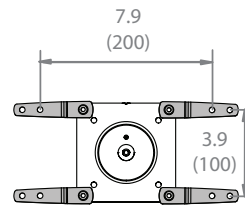

PRODUCT SPECIFICATIONS*

Fits most: 19-37" TVs/displays
Supports up to: 7-25 lbs (3,24-11,41 kg)
Mounting profile: 4.4" (11,2 cm)
Maximum extension: 21,5" (54,6 cm)
Lift: 20" (50,8 cm)
Tilt: +5° to -75°
Rotation: 360° with 0° lockout
VESA compliance: 75x75 to 200x200
Mounting: Single-stud or solid wall
Warranty: 5 years
Color: Polished aluminum

*Subject to change

PLAY25

inches (mm)

	UPC	Dimensions WxDxH inches (mm)	Wt lbs (kg)	Qty
Box	698833034059	23 x 10.8 x 6.3 (585x274x159)	12.6 (5,7)	--
MC	10698833034056	23.4 x 13.1 x 11.3 (595x333x288)	23.6 (10,7)	2