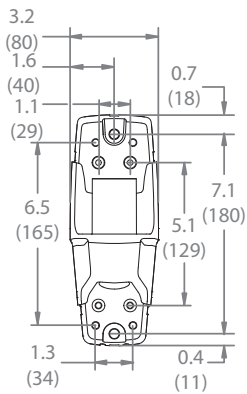

PRODUCT SPECIFICATIONS*

Fits most: 19-37" TVs/displays
Supports up to: 7-25 lbs (3,24-11,41 kg)
Mounting profile: 4.4" (11,2 cm)
Maximum extension: 21,5" (54,6 cm)
Lift: 20" (50,8 cm)
Tilt: +5° to -75°
Rotation: 360° with 0° lockout
VESA compliance: 75x75 to 200x200
Mounting: Single-stud or solid wall
Warranty: 5 years
Color: Polished aluminum

*Subject to change

PLAY25

inches (mm)

	UPC	Dimensions WxDxH inches (mm)	Wt lbs (kg)	Qty
Box	698833034059	23 x 10.8 x 6.3 (585x274x159)	12.6 (5,7)	--
MC	10698833034056	23.4 x 13.1 x 11.3 (595x333x288)	23.6 (10,7)	2