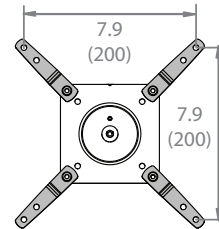

PRODUCT SPECIFICATIONS*

Fits most: 19-37" TVs/displays
Supports up to: 7-25 lbs (3,24-11,41 kg)
Mounting profile: 4.4" (11,2 cm)
Maximum extension: 21,5" (54,6 cm)
Lift: 20" (50,8 cm)
Tilt: +5° to -75°
Rotation: 360° with 0° lockout
VESA compliance: 75x75 to 200x200
Mounting: Single-stud or solid wall
Warranty: 5 years
Color: Polished aluminum

*Subject to change

PLAY25

inches (mm)

	UPC	Dimensions WxDxH inches (mm)	Wt lbs (kg)	Qty
Box	698833034059	23 x 10.8 x 6.3 (585x274x159)	12.6 (5,7)	--
MC	10698833034056	23.4 x 13.1 x 11.3 (595x333x288)	23.6 (10,7)	2