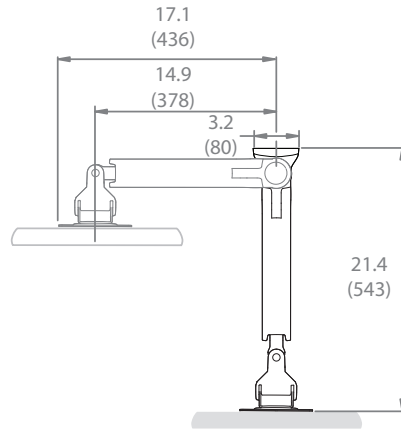

PRODUCT SPECIFICATIONS*

Fits most: 19-37" TVs/displays
Supports up to: 7-25 lbs (3,24-11,41 kg)
Mounting profile: 4.4" (11,2 cm)
Maximum extension: 21,5" (54,6 cm)
Lift: 20" (50,8 cm)
Tilt: +5° to -75°
Rotation: 360° with 0° lockout
VESA compliance: 75x75 to 200x200
Mounting: Single-stud or solid wall
Warranty: 5 years
Color: Polished aluminum

PRODUCT BENEFITS*

- Smooth omni-directional TV movement
- Arm requires only a light-touch to move
- Comfortably position the TV for every activity
- Enhance the picture and 3D viewing with the right screen angle
- Lower for viewing near the floor and lift for standing activities
- Improves ergonomic viewing, relieving eye, neck and back strain
- Discreetly nest TV to the wall when not in use
- Stop feature prevents arm from touching wall
- Rotation offers screen leveling or portrait orientation
- Great for areas with limited wall space
- Cable management routes wires from TV to wall
- Great for family rooms, game rooms, kitchens and more
- Includes all necessary hardware for TV and mount

*Subject to change

PLAY25

inches (mm)

	UPC	Dimensions WxDxH inches (mm)	Wt lbs (kg)	Qty
Box	698833034059	23 x 10.8 x 6.3 (585x274x159)	12.6 (5,7)	--
MC	10698833034056	23.4 x 13.1 x 11.3 (595x333x288)	23.6 (10,7)	2