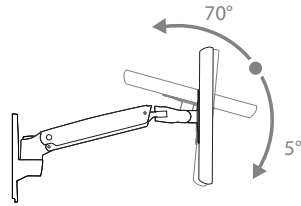

PRODUCT SPECIFICATIONS*

Fits most: 19-37" TVs/displays
Supports up to: 7-25 lbs (3,24-11,41 kg)
Mounting profile: 4.4" (11,2 cm)
Maximum extension: 21,5" (54,6 cm)
Lift: 20" (50,8 cm)
Tilt: +5° to -75°
Rotation: 360° with 0° lockout
VESA compliance: 75x75 to 200x200
Mounting: Single-stud or solid wall
Warranty: 5 years
Color: Polished aluminum

PRODUCT BENEFITS*

- Smooth omni-directional TV movement
- Arm requires only a light-touch to move
- Comfortably position the TV for every activity
- Enhance the picture and 3D viewing with the right screen angle
- Lower for viewing near the floor and lift for standing activities
- Improves ergonomic viewing, relieving eye, neck and back strain
- Discreetly nest TV to the wall when not in use
- Stop feature prevents arm from touching wall
- Rotation offers screen leveling or portrait orientation
- Great for areas with limited wall space
- Cable management routes wires from TV to wall
- Great for family rooms, game rooms, kitchens and more
- Includes all necessary hardware for TV and mount

*Subject to change

PLAY25

inches (mm)

	UPC	Dimensions WxDxH inches (mm)	Wt lbs (kg)	Qty
Box	698833034059	23 x 10.8 x 6.3 (585x274x159)	12.6 (5,7)	--
MC	10698833034056	23.4 x 13.1 x 11.3 (595x333x288)	23.6 (10,7)	2