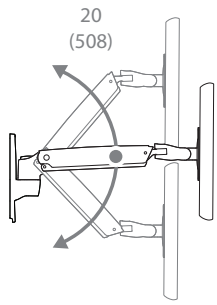

PRODUCT SPECIFICATIONS*

Fits most: 19-37" TVs/displays
Supports up to: 7-25 lbs (3,24-11,41 kg)
Mounting profile: 4.4" (11,2 cm)
Maximum extension: 21,5" (54,6 cm)
Lift: 20" (50,8 cm)
Tilt: +5° to -75°
Rotation: 360° with 0° lockout
VESA compliance: 75x75 to 200x200
Mounting: Single-stud or solid wall
Warranty: 5 years
Color: Polished aluminum

PRODUCT BENEFITS*

- Smooth omni-directional TV movement
- Arm requires only a light-touch to move
- Comfortably position the TV for every activity
- Enhance the picture and 3D viewing with the right screen angle
- Lower for viewing near the floor and lift for standing activities
- Improves ergonomic viewing, relieving eye, neck and back strain
- Discreetly nest TV to the wall when not in use
- Stop feature prevents arm from touching wall
- Rotation offers screen leveling or portrait orientation
- Great for areas with limited wall space
- Cable management routes wires from TV to wall
- Great for family rooms, game rooms, kitchens and more
- Includes all necessary hardware for TV and mount

*Subject to change

PLAY25

inches (mm)

	UPC	Dimensions WxDxH inches (mm)	Wt lbs (kg)	Qty
Box	698833034059	23 x 10.8 x 6.3 (585x274x159)	12.6 (5,7)	--
MC	10698833034056	23.4 x 13.1 x 11.3 (595x333x288)	23.6 (10,7)	2