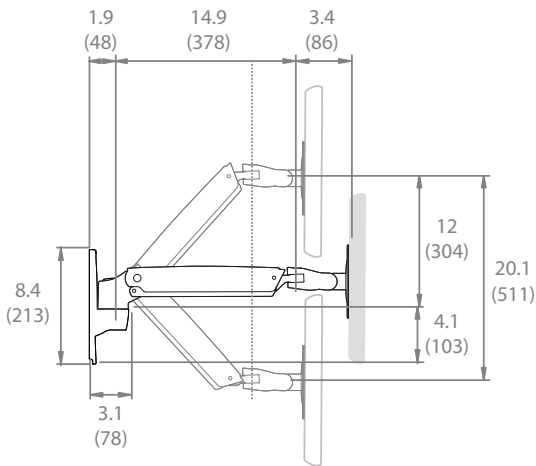

PRODUCT SPECIFICATIONS*

Fits most: 19-37" TVs/displays
Supports up to: 7-25 lbs (3,24-11,41 kg)
Mounting profile: 4.4" (11,2 cm)
Maximum extension: 21,5" (54,6 cm)
Lift: 20" (50,8 cm)
Tilt: +5° to -75°
Rotation: 360° with 0° lockout
VESA compliance: 75x75 to 200x200
Mounting: Single-stud or solid wall
Warranty: 5 years
Color: Polished aluminum

PRODUCT BENEFITS*

- Smooth omni-directional TV movement
- Arm requires only a light-touch to move
- Comfortably position the TV for every activity
- Enhance the picture and 3D viewing with the right screen angle
- Lower for viewing near the floor and lift for standing activities
- Improves ergonomic viewing, relieving eye, neck and back strain
- Discreetly nest TV to the wall when not in use
- Stop feature prevents arm from touching wall
- Rotation offers screen leveling or portrait orientation
- Great for areas with limited wall space
- Cable management routes wires from TV to wall
- Great for family rooms, game rooms, kitchens and more
- Includes all necessary hardware for TV and mount

*Subject to change

PLAY25

inches (mm)

	UPC	Dimensions WxDxH inches (mm)	Wt lbs (kg)	Qty
Box	698833034059	23 x 10.8 x 6.3 (585x274x159)	12.6 (5,7)	--
MC	10698833034056	23.4 x 13.1 x 11.3 (595x333x288)	23.6 (10,7)	2