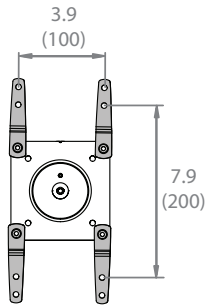

PRODUCT SPECIFICATIONS*

Fits most: 19-37" TVs/displays
Supports up to: 7-25 lbs (3,24-11,41 kg)
Mounting profile: 4.4" (11,2 cm)
Maximum extension: 21,5" (54,6 cm)
Lift: 20" (50,8 cm)
Tilt: +5° to -75°
Rotation: 360° with 0° lockout
VESA compliance: 75x75 to 200x200
Mounting: Single-stud or solid wall
Warranty: 5 years
Color: Polished aluminum

*Subject to change

PLAY25

inches (mm)

	UPC	Dimensions WxDxH inches (mm)	Wt lbs (kg)	Qty
Box	698833034059	23 x 10.8 x 6.3 (585x274x159)	12.6 (5,7)	--
MC	10698833034056	23.4 x 13.1 x 11.3 (595x333x288)	23.6 (10,7)	2