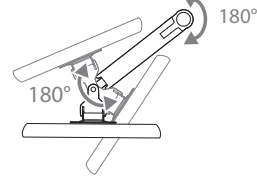

PRODUCT SPECIFICATIONS*

Fits most: 19-37" TVs/displays
Supports up to: 7-25 lbs (3,24-11,41 kg)
Mounting profile: 4.4" (11,2 cm)
Maximum extension: 21,5" (54,6 cm)
Lift: 20" (50,8 cm)
Tilt: +5° to -75°
Rotation: 360° with 0° lockout
VESA compliance: 75x75 to 200x200
Mounting: Single-stud or solid wall
Warranty: 5 years
Color: Polished aluminum

PRODUCT BENEFITS*

- Smooth omni-directional TV movement
- Arm requires only a light-touch to move
- Comfortably position the TV for every activity
- Enhance the picture and 3D viewing with the right screen angle
- Lower for viewing near the floor and lift for standing activities
- Improves ergonomic viewing, relieving eye, neck and back strain
- Discreetly nest TV to the wall when not in use
- Stop feature prevents arm from touching wall
- Rotation offers screen leveling or portrait orientation
- Great for areas with limited wall space
- Cable management routes wires from TV to wall
- Great for family rooms, game rooms, kitchens and more
- Includes all necessary hardware for TV and mount

*Subject to change

PLAY25

inches (mm)

	UPC	Dimensions WxDxH inches (mm)	Wt lbs (kg)	Qty
Box	698833034059	23 x 10.8 x 6.3 (585x274x159)	12.6 (5,7)	--
MC	10698833034056	23.4 x 13.1 x 11.3 (595x333x288)	23.6 (10,7)	2