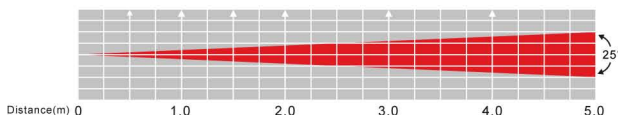

MEGA 64 PROFILE PLUS™

#MEG340

Photometric

R	3940	1324	615	361	209	
G	2860	1014	424	230	149.9	
B	3160	1158	440	240	148	
UV	862	243	112	61.4	39	
RGB+UV	11720	3520	1346	820	508	(LUX)

The ADJ Mega 64 Profile Plus is a compact, low profile wash fixture designed for uplighting, stage lighting and wall washing, and will bring color and excitement to any party. The Mega 64 Profile Plus is powered by twelve bright 4-Watt Quad (RGB+UV 4-In-1) LED. This Par is intelligently designed so that it may sit directly on the ground or inside truss without the hanging bracket because the power & DMX Ins and Outs sit on the side of the fixture, not on the rear.

The Mega 64 Profile Plus offers smooth RGB Color Mixing with no RGB+UV shadows, has a 25-degree beam angle and has 5 DMX Channel modes for a variety of programming options. Users can also use the ADJ LED RC2 wireless remote, which is sold separately, to control the Mega 64 Profile Plus.