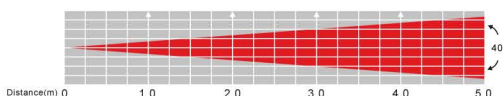

Technical Information:

- 12 x 5W 3-in-1 LEDs (WW/CW/A)
- 5 Operating Modes: WW/CW/A Dimmer Mode, Sound Active Mode, Auto Run Mode (3 Auto Run Modes), Static Color or Mode, and DMX Control
- Stand Alone or Master-Slave Set Up
- 6 DMX Channel Modes: 2/3/4/5/8/9
- 32 Static Colors
- 17 Auto Run Shows: 8 Color Fade, 8 Color Change, 1 Fade & Change
- Beam Angle: 40-Degrees
- 5 Selectable Dimmer Curves (Standard, Stage, TV, Architectural, & Theatre
- Strobing Slow – Fast & Pulse Effect
- Dimming 0% - 100%
- Display Inversion
- IEC AC IN/OUT Daisy chain power (up to 10pcs.)
- Hanging Yoke included
- Optional IR Wireless remote control (ADJ LED RC3 Not Included)
- Power Consumption: 61W
- Multi-Voltage Operation: AC 100 – 240V, 50/60Hz
- Dimensions: (LxWxH): 13” x 11” x 4” / 328 x 280 x 105mm
- Weight: 7 lbs. / 3.25 kgs.
- ETL Approved

WW	D40	2530	600	216	137.6	88.5
CW	D40	3220	796	350	196	128
Amber	D40	2020	507	218	123	79
WW/CW/A	D40	6760	1650	733	393	253