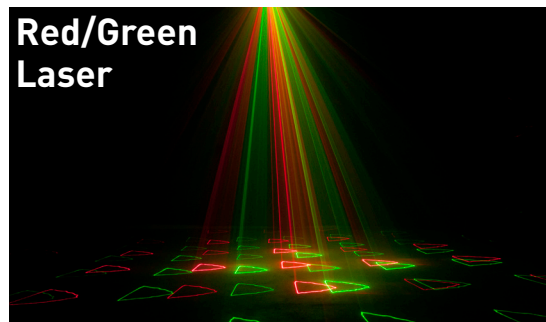

## 4-FX-IN-1 Complete Lightshow!

Put some "BOOM" into your lightshow! Create pure lighting excitement for any event with the 4-FX-IN-1 ADJ Boom Box FX1. Cover the room in light from the unique party dome or classic Derby effect, wash the dance floor in colors and mesmerize the crowd with the Galaxian style red and green laser!

The Boom Box FX2, part of the StarTec Series, create's an event to remember! With 4 different lighting effects in one from 9 built-in lightshows and 63 preset color combinations you have hours of fun built into one lighting fixture.

## Features:

- High Output 4 FX in 1: Gobo Effect, Moonflower Effect, Strobe/Chase and green & red laser effect
- 9 Exciting built-in shows
- Produces 63 Preset Color Combinations
- 4-button DMX display on rear panel
- Stand Alone or Master/Slave Set Up
- Strobe & Chase LED Effect
- Includes Hanging Bracket
- Safety Loop on rear panel
- NO Duty Cycles! - Run all night!