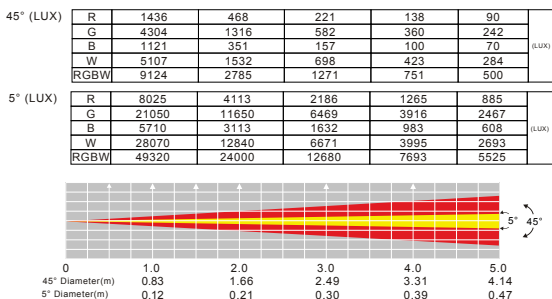

Photometric