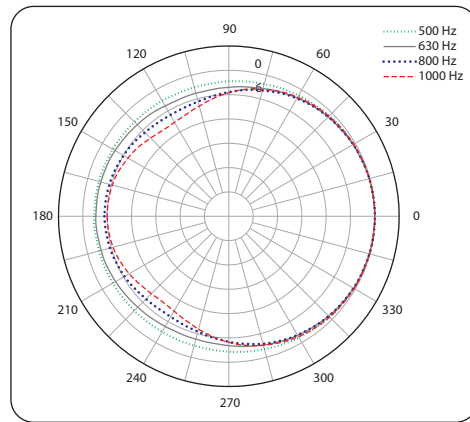

Portable

iNSPIRE iP1000

1,000 Watt Powered Column Loudspeaker
with a Dual 8" Subwoofer, 9 Neodymium Drivers,
KLARK TEKNIK Spatial Sound Technology,
Digital Mixer, Reverb, Remote Control via
iPhone/iPad and Bluetooth Audio Streaming

Horizontal Polar Plots