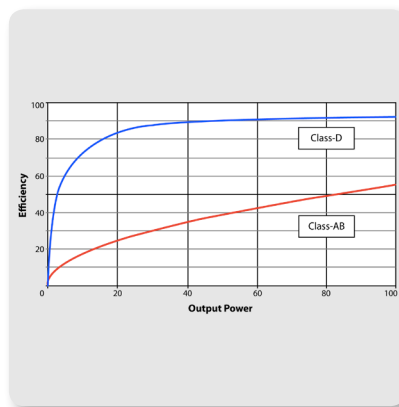

Portable

iNSPIRE

iP1000

1,000 Watt Powered Column Loudspeaker with a Dual 8" Subwoofer, 9 Neodymium Drivers, KLARK TEKNIK Spatial Sound Technology, Digital Mixer, Reverb, Remote Control via iPhone/iPad and Bluetooth Audio Streaming

- Road worthy birch plywood enclosure with hard wearing semi matt black paint finish
- Rugged powder coated perforated steel mesh grille
- Integral ergonomic carrying handles for ease of portability
- 10-Year Warranty Program*
- Designed and engineered in the U.K.

Tiny PA – 1,000 Watts of Perfect Sound

Designed for maximum portability, iP1000's column fits neatly into the shoulder bag (available separately), and setup is fast and easy; just attach the column to the base and connect your mic, or mixer feed, and power. Three channels of our revolutionary Class-D amplifier technology provides 1,000 Watts of incredible sonic performance in an easy-to-use, ultra-portable and lightweight package. This amazing technology makes it possible to design and build extremely powerful products that are significantly lighter in weight than their traditional counterparts, while using less energy and

protecting the environment. The lightweight Switch Mode Power Supply, coupled with an industry-leading DSP module, provides dynamic equalisation and sophisticated limiting functions to ensure optimal performance and long-term reliability. The powerful iP1000 fills the room with the world-famous **TURBOSOUND** "sound" that has won the coveted Queen's Award – an unprecedented three times.