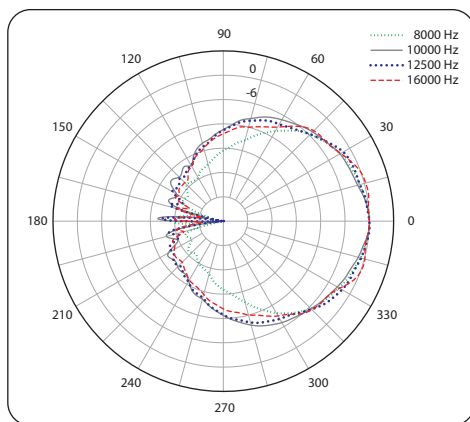

Portable

iNSPIRE iP1000

1,000 Watt Powered Column Loudspeaker
with a Dual 8" Subwoofer, 9 Neodymium Drivers,
KLARK TEKNIK Spatial Sound Technology,
Digital Mixer, Reverb, Remote Control via
iPhone/iPad and Bluetooth Audio Streaming

Horizontal Polar Plots