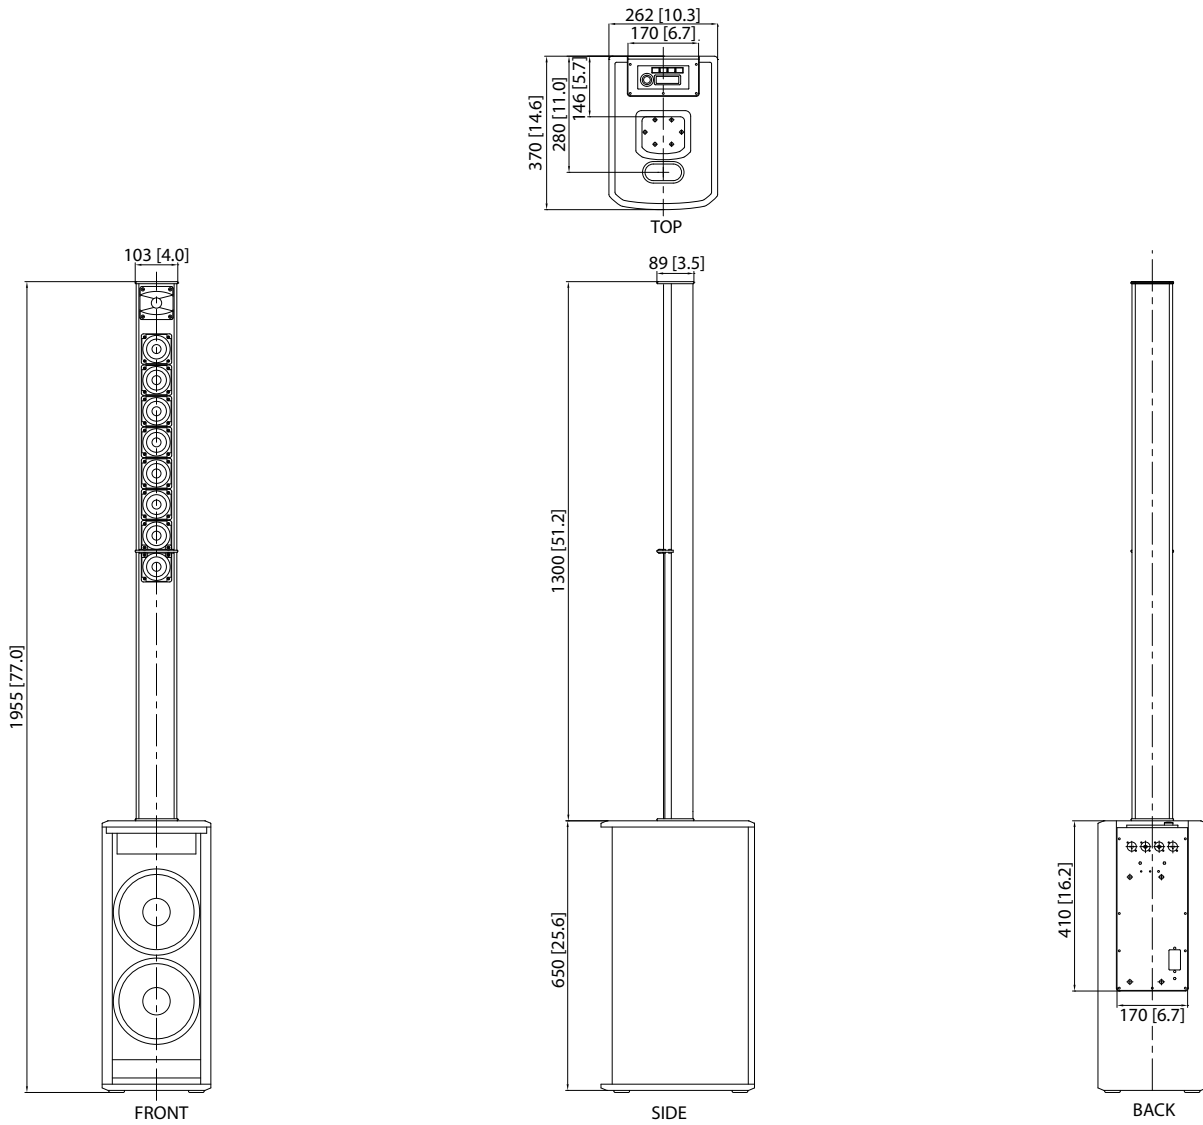

Portable

iNSPIRE iP1000

1,000 Watt Powered Column Loudspeaker
with a Dual 8" Subwoofer, 9 Neodymium Drivers,
KLARK TEKNIK Spatial Sound Technology,
Digital Mixer, Reverb, Remote Control via
iPhone/iPad and Bluetooth Audio Streaming

Dimensions