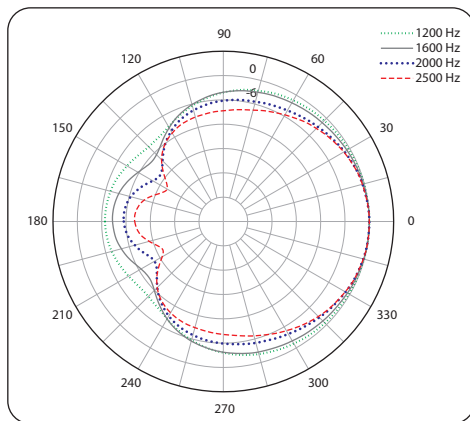

Portable

iNSPIRE iP1000

1,000 Watt Powered Column Loudspeaker
with a Dual 8" Subwoofer, 9 Neodymium Drivers,
KLARK TEKNIK Spatial Sound Technology,
Digital Mixer, Reverb, Remote Control via
iPhone/iPad and Bluetooth Audio Streaming

Horizontal Polar Plots