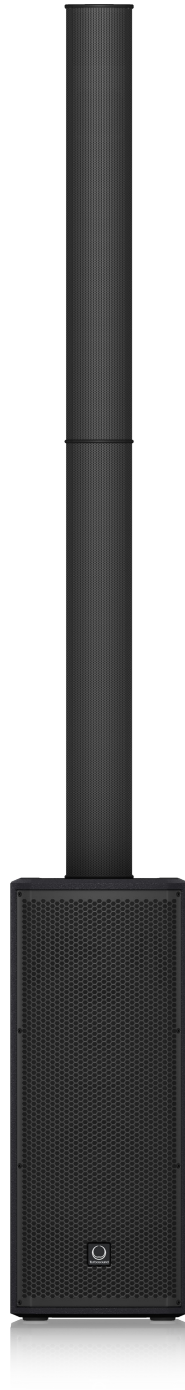

Portable

iNSPIRE

iP1000

1,000 Watt Powered Column Loudspeaker
with a Dual 8" Subwoofer, 9 Neodymium Drivers,
KLARK TEKNIK Spatial Sound Technology,
Digital Mixer, Reverb, Remote Control via
iPhone/iPad and Bluetooth Audio Streaming