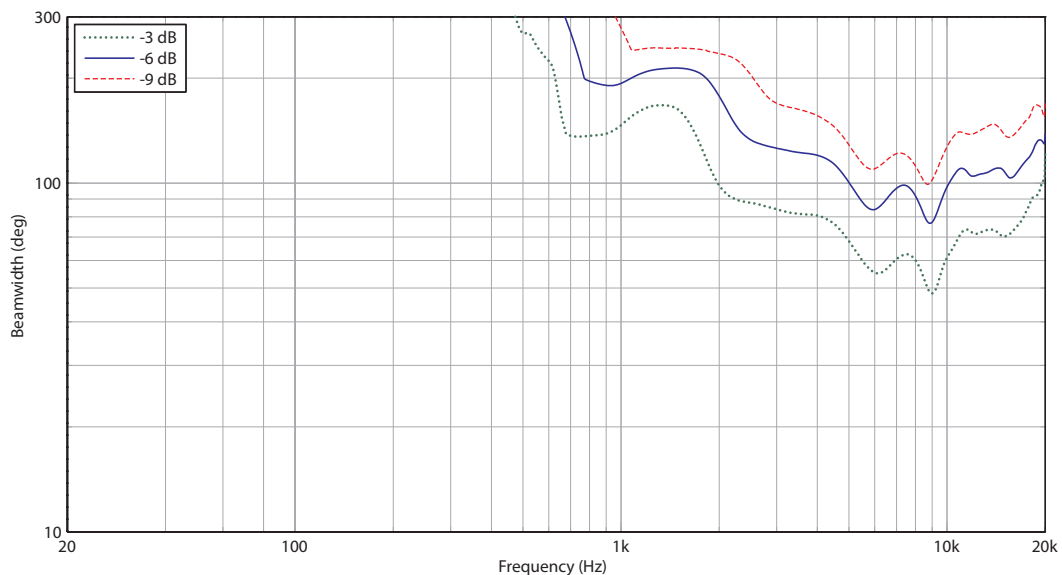

Horizontal Beamwidth