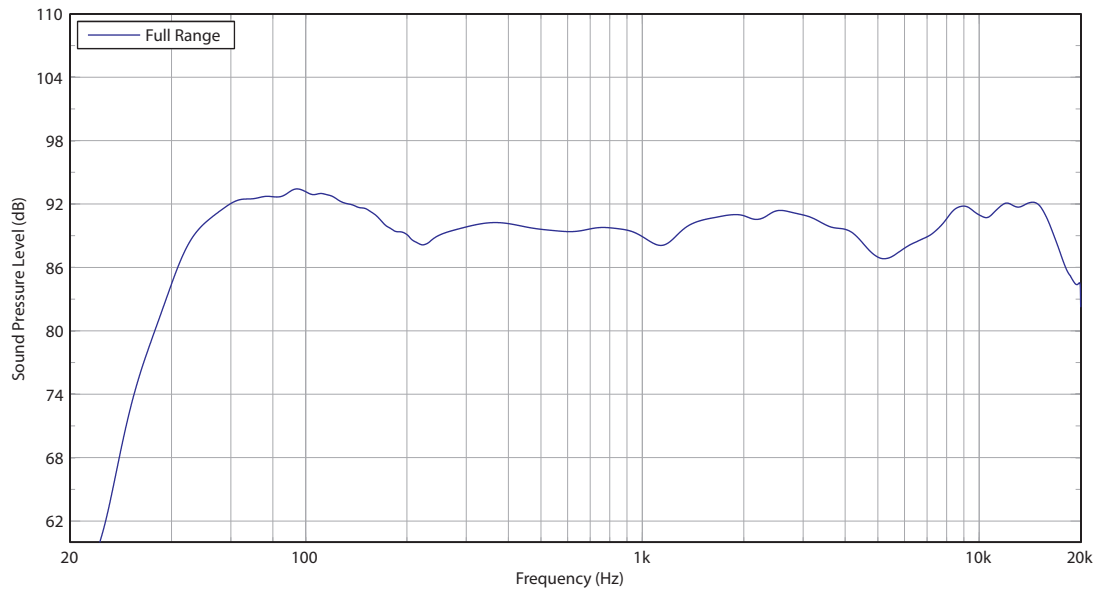

Portable

iNSPIRE iP1000

1,000 Watt Powered Column Loudspeaker
with a Dual 8" Subwoofer, 9 Neodymium Drivers,
KLARK TEKNIK Spatial Sound Technology,
Digital Mixer, Reverb, Remote Control via
iPhone/iPad and Bluetooth Audio Streaming

Frequency Response Sensitivity 1 W / 1 m