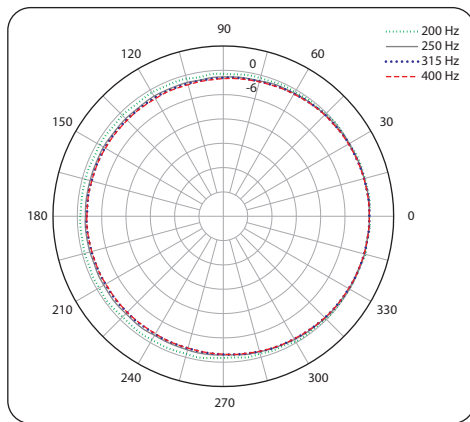

Portable

iNSPIRE iP1000

1,000 Watt Powered Column Loudspeaker
with a Dual 8" Subwoofer, 9 Neodymium Drivers,
KLARK TEKNIK Spatial Sound Technology,
Digital Mixer, Reverb, Remote Control via
iPhone/iPad and Bluetooth Audio Streaming

Horizontal Polar Plots