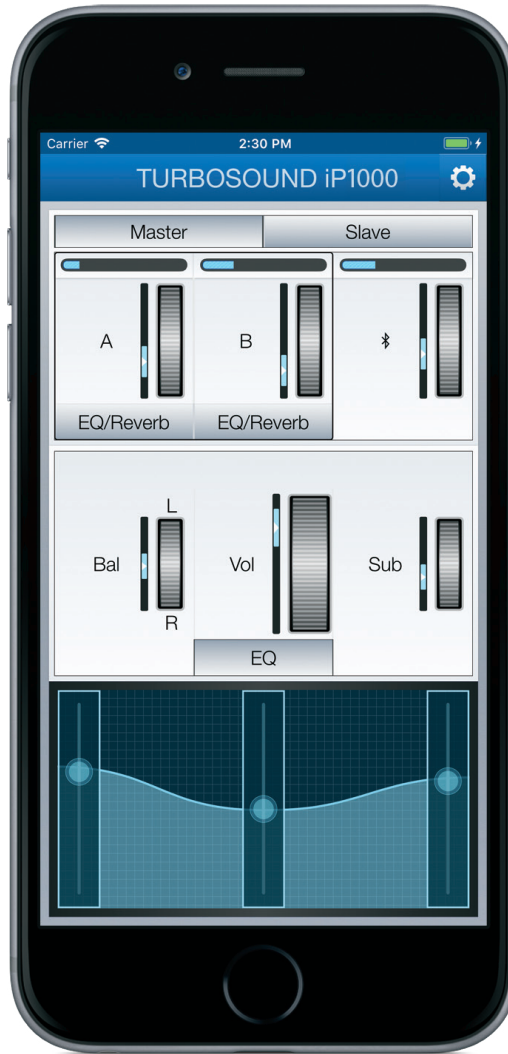

Portable

iNSPIRE iP1000

1,000 Watt Powered Column Loudspeaker
with a Dual 8" Subwoofer, 9 Neodymium Drivers,
KLARK TEKNIK Spatial Sound Technology,
Digital Mixer, Reverb, Remote Control via
iPhone/iPad and Bluetooth Audio Streaming