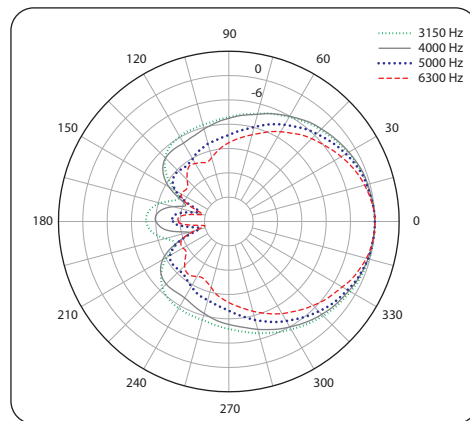

Portable

iNSPIRE iP1000

1,000 Watt Powered Column Loudspeaker
with a Dual 8" Subwoofer, 9 Neodymium Drivers,
KLARK TEKNIK Spatial Sound Technology,
Digital Mixer, Reverb, Remote Control via
iPhone/iPad and Bluetooth Audio Streaming

Horizontal Polar Plots